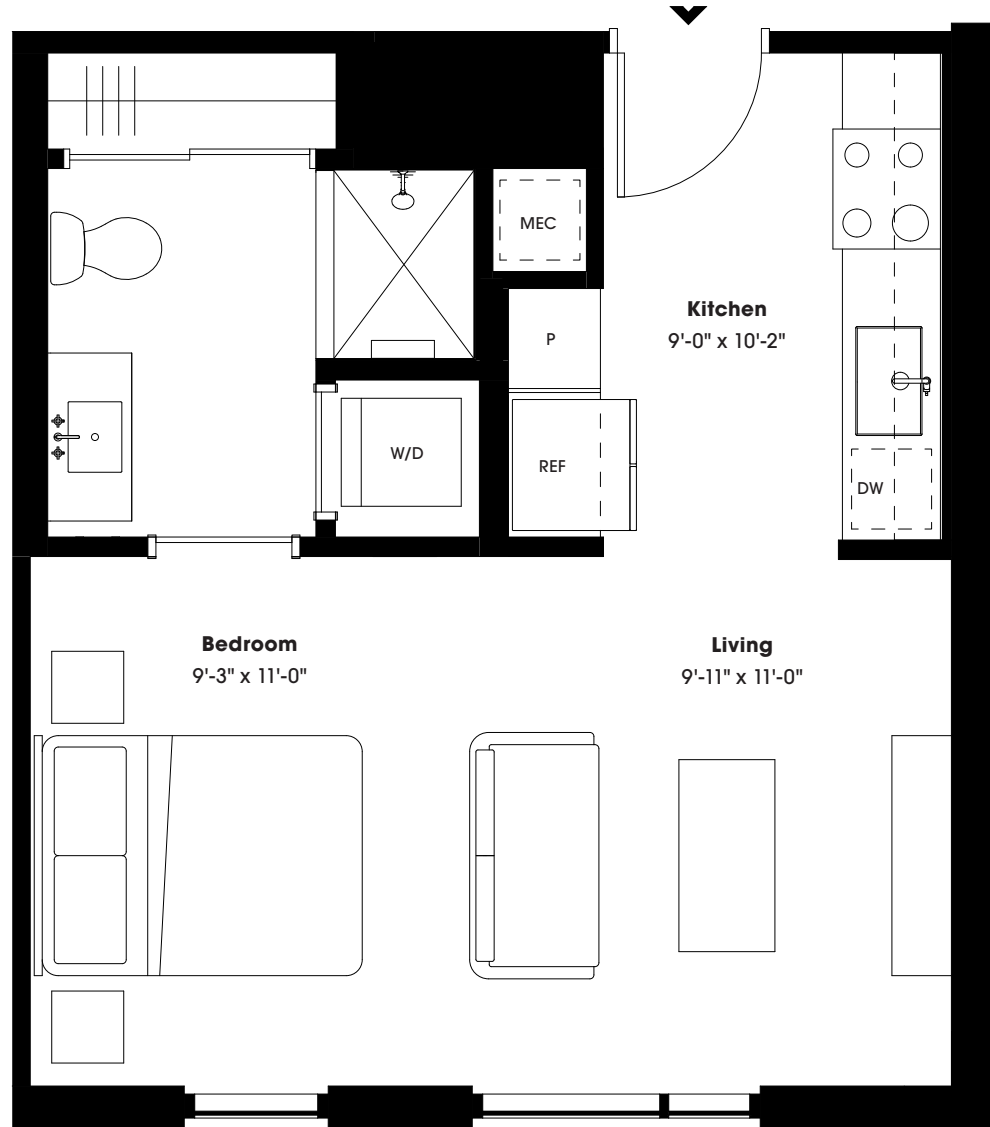

805 LEA

Residence S1

424 SF

Studio Space

1 Bathroom

NOTES

805 LEA AVENUE, NASHVILLE, TN 37203

615.257.8262 | 805LEA.COM

ALL DIMENSIONS ARE APPROXIMATE AND SOME APARTMENTS MAY NOT CONFORM EXACTLY TO THE STANDARD LAYOUTS SHOWN HEREIN. EQUAL HOUSING OPPORTUNITY